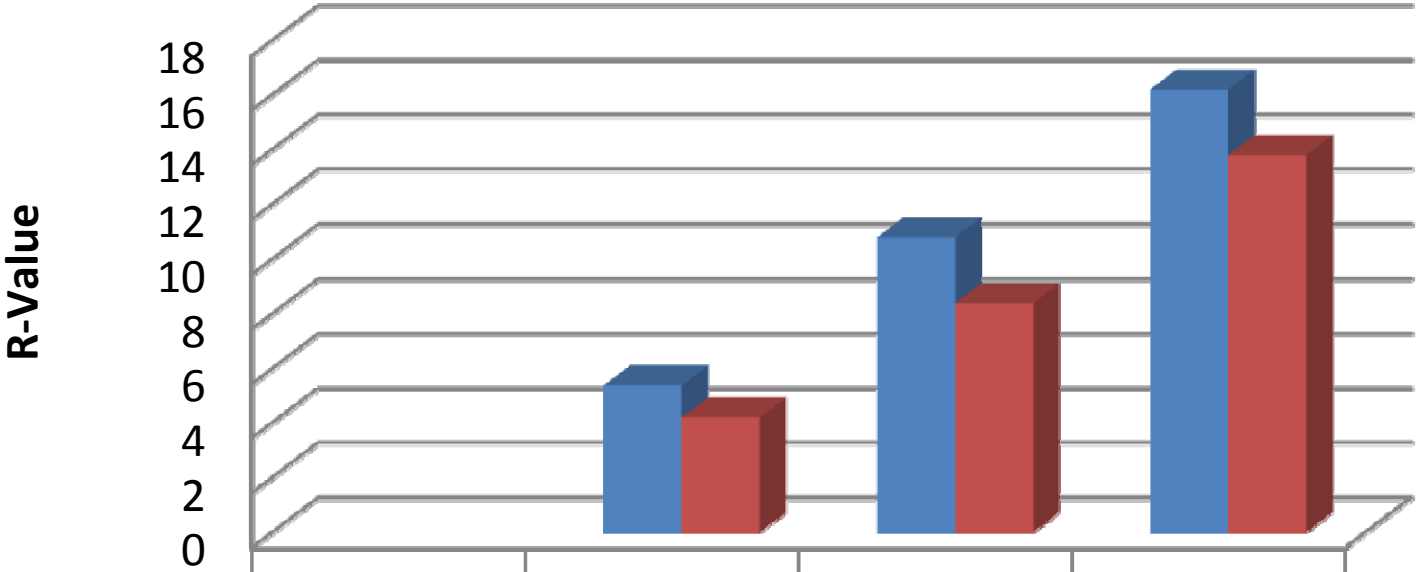

R-Value of Foam per Inch

	1"	2"	3"
■ Isocyanurate Foam	5.4	10.8	16.2
■ EPS Foam	4.2	8.4	13.8